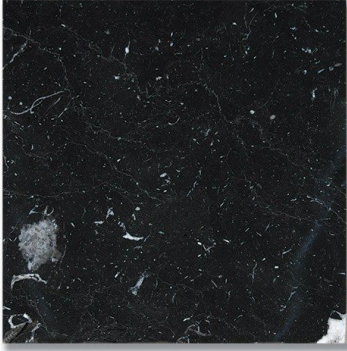

## NEGRO MARQUINA 12X12 H BEVEL EDGES *Stone, Marble*

PART NUMBER  
MB1170-1212H0

PROFILE  
TILE

AVAILABILITY  
SPECIAL ORDER

DIMENSIONS  
12.00" x 12.00" = 1.00 sqft

### NOTES

Due to the inherent characteristics of natural stone, there may be variations in color, movement and texture from lot to lot. When using mosaics containing mirror in a backsplash design, include a 4" splash guard of wet area appropriate material in areas where water may pool, such as behind faucets.