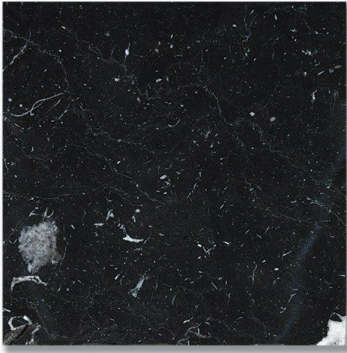

## NEGRO MARQUINA 12X12 H BEVEL EDGES *Stone, Marble*

PART NUMBER  
MB1170-1212H0

PROFILE  
TILE

AVAILABILITY  
AVAILABLE ON REQUEST

DIMENSIONS  
12.00" x 12.00" = 1.00 sqft

### NOTES

Due to the inherent characteristics of natural stone, there may be variations in color, movement and texture from lot to lot. When using mosaics containing mirror in a backsplash design, include a 4" splash guard of wet area appropriate material in areas where water may pool, such as behind faucets.