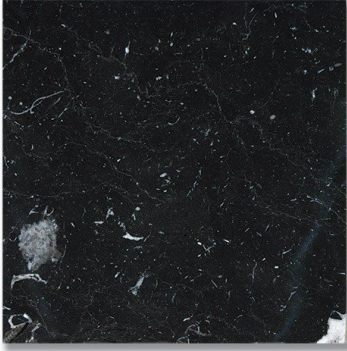

NEGRO MARQUINA 12X12 H BEVEL EDGES *Stone, Marble*

PART NUMBER
MB1170-1212H0

PROFILE
TILE

AVAILABILITY
SPECIAL ORDER

DIMENSIONS
12.00" x 12.00" = 1.00 sqft

NOTES

Due to the inherent characteristics of natural stone, there may be variations in color, movement and texture from lot to lot. When using mosaics containing mirror in a backsplash design, include a 4" splash guard of wet area appropriate material in areas where water may pool, such as behind faucets.