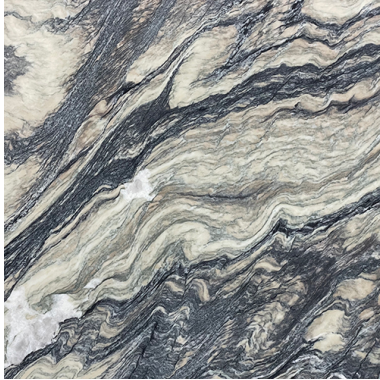

CIPOLLINO (V) 3/4" SLAB *Stone, Marble*

PART NUMBER
MB2774-SL34V0

PROFILE
SLAB

AVAILABILITY
REGULAR STOCK

THICKNESS
3/4"

NOTES

Due to the inherent characteristics of natural stone, there may be variations in color, movement and texture from lot to lot.