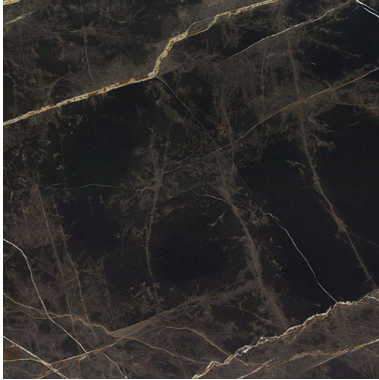

## BRONZE FANTASY (V) 3/4" SLAB *Stone, Marble*

PART NUMBER  
MB2772-SL34V0

PROFILE  
SLAB

AVAILABILITY  
REGULAR STOCK

THICKNESS  
3/4"

### NOTES

Due to the inherent characteristics of natural stone, there may be variations in color, movement and texture from lot to lot.