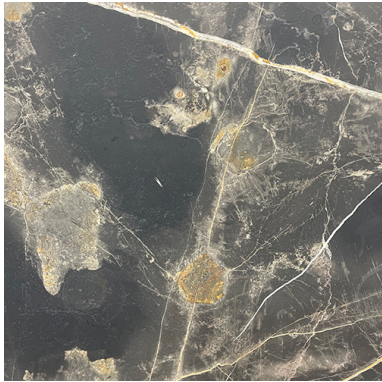

## BRONZE FANTASY (V) 3/4" SLAB *Stone, Marble*

PART NUMBER  
MB2772-SL34V0

PROFILE  
SLAB

AVAILABILITY  
IN STOCK

THICKNESS  
3/4"

### NOTES

Due to the inherent characteristics of natural stone, there may be variations in color, movement and texture from lot to lot.