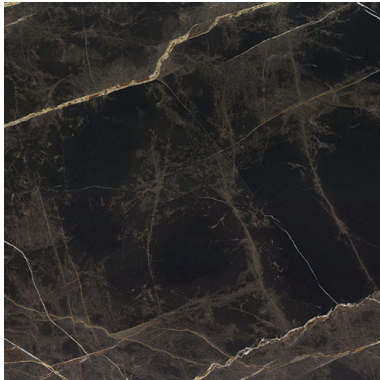

BRONZE FANTASY (V) 3/4" SLAB *Stone, Marble*

PART NUMBER
MB2772-SL34V0

PROFILE
SLAB

AVAILABILITY
REGULAR STOCK

THICKNESS
3/4"

NOTES

Due to the inherent characteristics of natural stone, there may be variations in color, movement and texture from lot to lot.