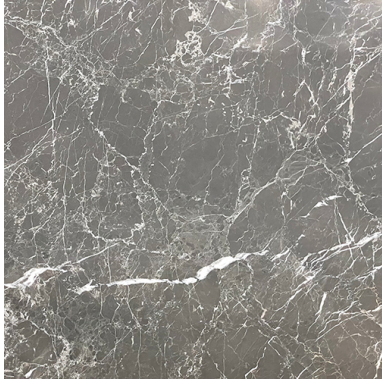

BOSPHORUS BLACK (H) 3/4" SLAB *Stone, Marble*

PART NUMBER
MB2087-SL34H0

PROFILE
SLAB

AVAILABILITY
AVAILABLE ON REQUEST

NOTES

Due to the inherent characteristics of natural stone, there may be variations in color, movement and texture from lot to lot.