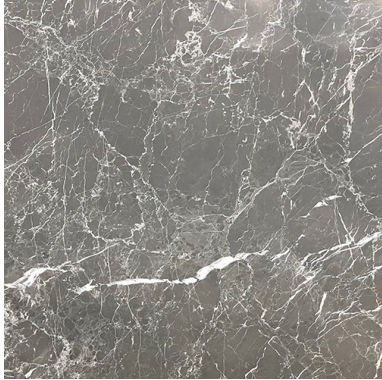

BOSPHORUS BLACK (H) 3/4" SLAB *Stone, Marble*

PART NUMBER
MB2087-SL34H0

PROFILE
SLAB

AVAILABILITY
SPECIAL ORDER

NOTES

Due to the inherent characteristics of natural stone, there may be variations in color, movement and texture from lot to lot.