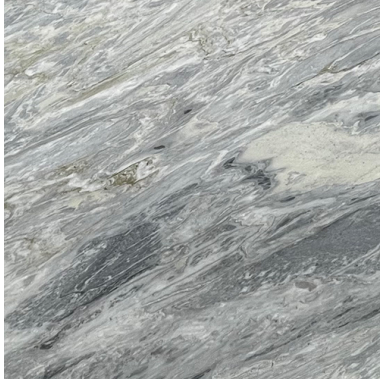

CALACATTA MANHATTAN (H) 3/4" SLAB *Stone, Marble*

PART NUMBER
MB1917-SL34H0

PROFILE
SLAB

AVAILABILITY
IN STOCK

THICKNESS
3/4"

NOTES

Due to the inherent characteristics of natural stone, there may be variations in color, movement and texture from lot to lot.