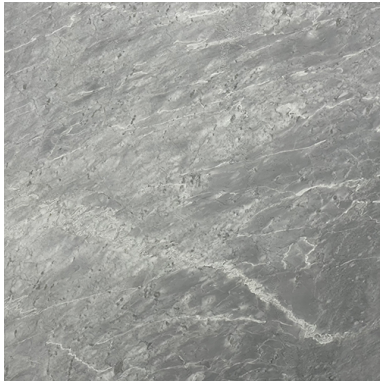

GRIGIO PERLA (H) 1 1/4" SLAB *Stone, Marble*

PART NUMBER
MB2182-SL54H0

PROFILE
SLAB

AVAILABILITY
AVAILABLE ON REQUEST

THICKNESS
1 1/4"

ORIGIN
Italy

NOTES

Due to the inherent characteristics of natural stone, there may be variations in color, movement and texture from lot to lot.

APPLICATION AREA

WALL	FLOOR	TRAFFIC	EXTERIOR	STEAM SHOWER	WET AREA	POOL	BACKSPLASH
Yes	Yes	Standard Commercial	Yes	YES - when properly sealed	YES - when properly sealed	No	Yes
FIREPLACE SURROUND		INTERIOR					
Yes		Yes					