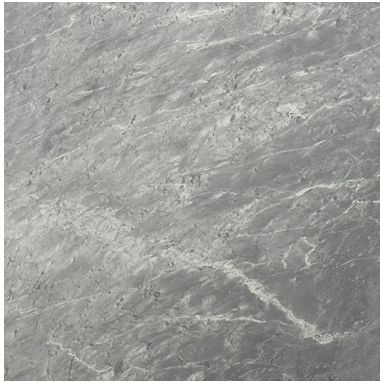

GRIGIO PERLA (H) 1 1/4" SLAB *Stone, Marble*

PART NUMBER
MB2182-SL54H0

PROFILE
SLAB

AVAILABILITY
SPECIAL ORDER

THICKNESS
1 1/4"

ORIGIN
Italy

NOTES

Due to the inherent characteristics of natural stone, there may be variations in color, movement and texture from lot to lot.

APPLICATION AREA

WALL	FLOOR	TRAFFIC	EXTERIOR	STEAM SHOWER	WET AREA	POOL	BACKSPLASH
Yes	Yes	Standard Commercial	Yes	YES - when properly sealed	YES - when properly sealed	No	Yes
FIREPLACE SURROUND		INTERIOR					
Yes		Yes					