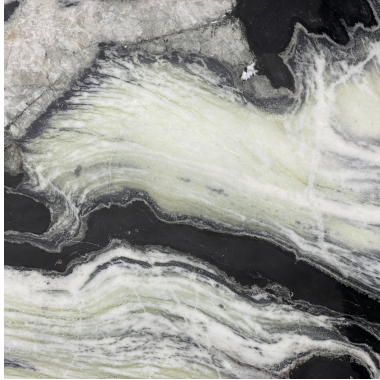

PANDA WHITE (P) 1 1/4" SLAB *Stone, Marble*

PART NUMBER
MB2671-SL54P0

PROFILE
SLAB

AVAILABILITY
REGULAR STOCK

THICKNESS
1-1/4"

ORIGIN
Brazil

NOTES

Due to the inherent characteristics of natural stone, there may be variations in color, movement and texture from lot to lot.