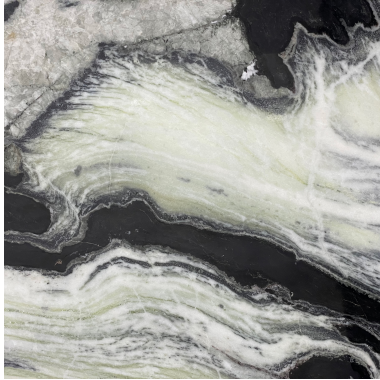

## PANDA WHITE (P) 1 1/4" SLAB *Stone, Marble*

PART NUMBER  
MB2671-SL54P0

PROFILE  
SLAB

AVAILABILITY  
IN STOCK

THICKNESS  
1-1/4"

ORIGIN  
Brazil

### NOTES

Due to the inherent characteristics of natural stone, there may be variations in color, movement and texture from lot to lot.