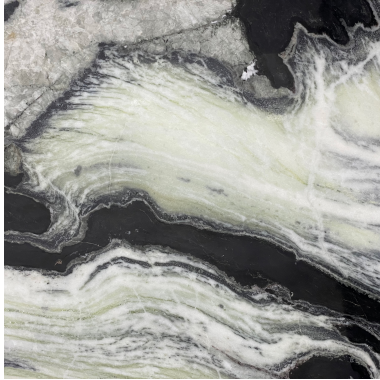

## PANDA WHITE (P) 1 1/4" SLAB *Stone, Marble*

PART NUMBER  
MB2671-SL54P0

PROFILE  
SLAB

AVAILABILITY  
REGULAR STOCK

THICKNESS  
1-1/4"

ORIGIN  
Brazil

### NOTES

Due to the inherent characteristics of natural stone, there may be variations in color, movement and texture from lot to lot.