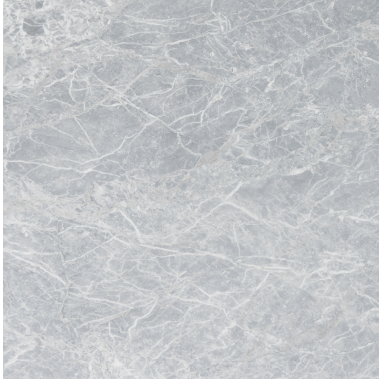

## GRIGIO PERLA (V) 3/4" SLAB *Stone, Marble*

PART NUMBER  
MB2182-SL34V0

PROFILE  
SLAB

AVAILABILITY  
REGULAR STOCK

THICKNESS  
3/4"

ORIGIN  
Italy

### NOTES

Due to the inherent characteristics of natural stone, there may be variations in color, movement and texture from lot to lot.