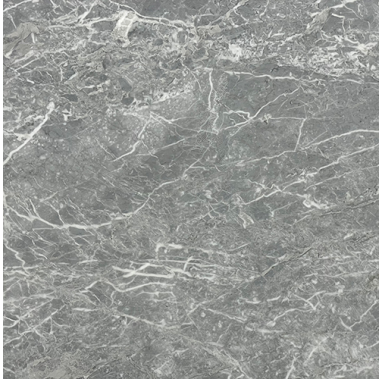

## GRIGIO PERLA (H) 3/4" SLAB *Stone, Marble*

PART NUMBER  
MB2182-SL34H0

PROFILE  
SLAB

AVAILABILITY  
REGULAR STOCK

THICKNESS  
3/4"

ORIGIN  
Italy

### NOTES

Due to the inherent characteristics of natural stone, there may be variations in color, movement and texture from lot to lot.