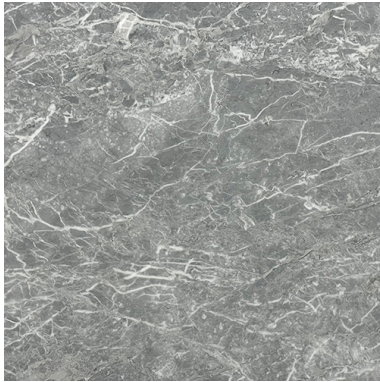

GRIGIO PERLA (H) 3/4" SLAB *Stone, Marble*

PART NUMBER
MB2182-SL34H0

PROFILE
SLAB

AVAILABILITY
REGULAR STOCK

THICKNESS
3/4"

ORIGIN
Italy

NOTES

Due to the inherent characteristics of natural stone, there may be variations in color, movement and texture from lot to lot.