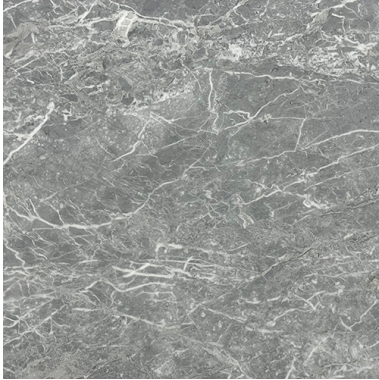

## GRIGIO PERLA (H) 3/4" SLAB *Stone, Marble*

PART NUMBER  
MB2182-SL34H0

PROFILE  
SLAB

AVAILABILITY  
IN STOCK

THICKNESS  
3/4"

ORIGIN  
Italy

### NOTES

Due to the inherent characteristics of natural stone, there may be variations in color, movement and texture from lot to lot.