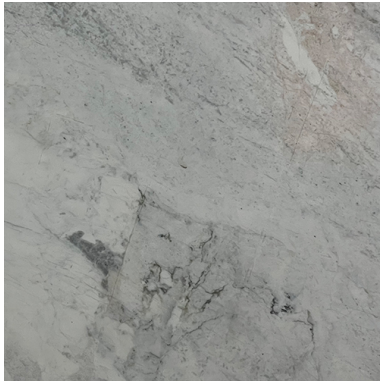

## CALACATTA NUVOLATO (P) 1 1/4" SLAB *Stone, Marble*

PART NUMBER  
MB2554-SL54P0

PROFILE  
SLAB

AVAILABILITY  
AVAILABLE ON REQUEST

THICKNESS  
1-1/4"

ORIGIN  
Brazil

### NOTES

Due to the inherent characteristics of natural stone, there may be variations in color, movement and texture from lot to lot.