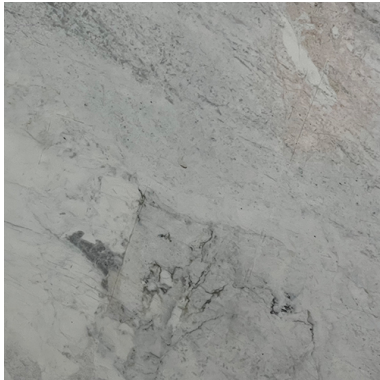

CALACATTA NUVOLATO (P) 1 1/4" SLAB *Stone, Marble*

PART NUMBER
MB2554-SL54P0

PROFILE
SLAB

AVAILABILITY
SPECIAL ORDER

THICKNESS
1-1/4"

ORIGIN
Brazil

NOTES

Due to the inherent characteristics of natural stone, there may be variations in color, movement and texture from lot to lot.

APPLICATION AREA

WALL	FLOOR	TRAFFIC	EXTERIOR	STEAM SHOWER	WET AREA	POOL	BACKSPLASH
Yes	Yes	Standard Commercial	Yes	YES - when properly sealed	YES - when properly sealed	No	Yes
FIREPLACE SURROUND		INTERIOR					
Yes		Yes					