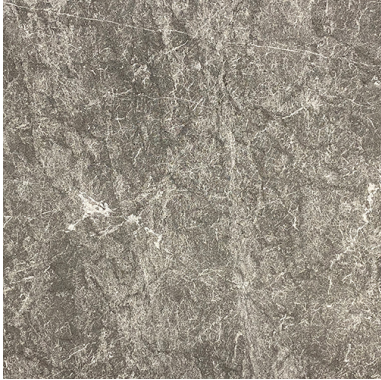

DARK OLIVE (SB&B) 3/4" SLAB *Stone, Marble*

PART NUMBER
MB1470-SL34SB

PROFILE
SLAB

AVAILABILITY
REGULAR STOCK

THICKNESS
3/4"

ORIGIN
Turkey

NOTES

Due to the inherent characteristics of natural stone, there may be variations in color, movement and texture from lot to lot.