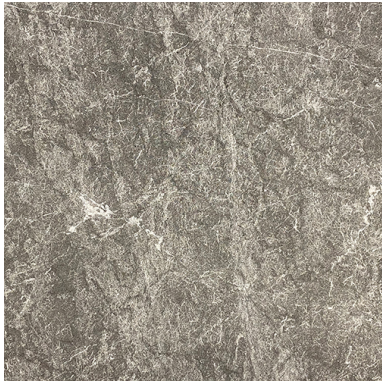

DARK OLIVE (SB&B) 3/4" SLAB *Stone, Marble*

PART NUMBER
MB1470-SL34SB

PROFILE
SLAB

AVAILABILITY
IN STOCK

THICKNESS
3/4"

ORIGIN
Turkey

NOTES

Due to the inherent characteristics of natural stone, there may be variations in color, movement and texture from lot to lot.