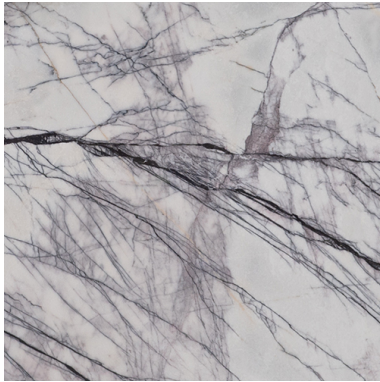

## LILAC (P) 3/4" SLAB *Stone, Marble*

PART NUMBER  
MB1053-SL34P0

PROFILE  
SLAB

AVAILABILITY  
REGULAR STOCK

THICKNESS  
3/4"

ORIGIN  
Turkey

### NOTES

Due to the inherent characteristics of natural stone, there may be variations in color, movement and texture from lot to lot.