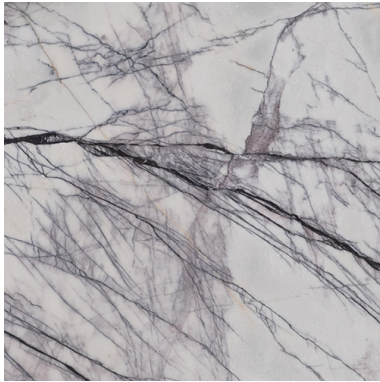

LILAC (P) 3/4" SLAB *Stone, Marble*

PART NUMBER
MB1053-SL34P0

PROFILE
SLAB

AVAILABILITY
IN STOCK

THICKNESS
3/4"

ORIGIN
Turkey

NOTES

Due to the inherent characteristics of natural stone, there may be variations in color, movement and texture from lot to lot.