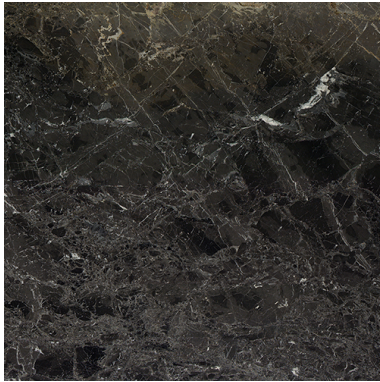

VEGA LIGHT (P) 3/4" SLAB *Stone, Marble*

PART NUMBER
MB2633-SL34P0

PROFILE
SLAB

AVAILABILITY
REGULAR STOCK

THICKNESS
3/4"

ORIGIN
Turkey

NOTES

Due to the inherent characteristics of natural stone, there may be variations in color, movement and texture from lot to lot.

APPLICATION AREA

TRAFFIC	EXTERIOR	POOL	BACKSPLASH	FIREPLACE SURROUND	COUNTERTOP	INTERIOR
Standard Commercial	Non Freeze/Thaw, Wall Only	No	Yes	Yes	Yes	Wall and Floor
SHOWER						
Wall Only, Including Steam						