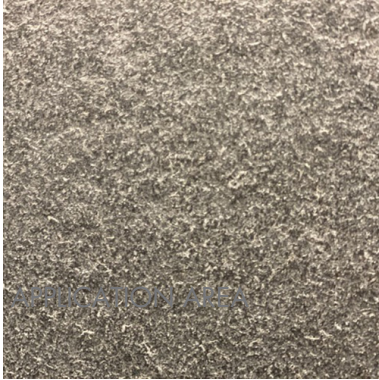

ABSOLUTE BLACK ZIMBABWE (FLAMED/BRUSHED) 1 1/4" SLAB *Stone, Granite*

PART NUMBER
GR1019-SL54BF

THICKNESS
1-1/4"

PROFILE
SLAB

ORIGIN
Zimbabwe

AVAILABILITY
REGULAR STOCK