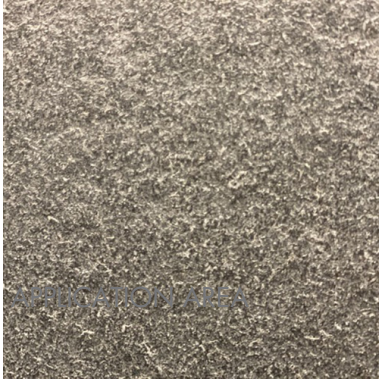

## ABSOLUTE BLACK ZIMBABWE (FLAMED/BRUSHED) 1 1/4" SLAB *Stone, Granite*

PART NUMBER  
GR1019-SL54BF

THICKNESS  
1-1/4"

PROFILE  
SLAB

ORIGIN  
Zimbabwe

AVAILABILITY  
REGULAR STOCK