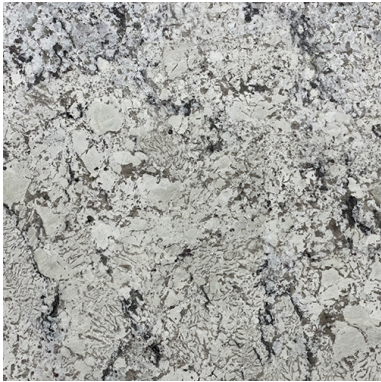

## BLUE ICE (V) 1 1/4" SLAB *Stone, Granite*

PART NUMBER  
GR1737-SL54V0

PROFILE  
SLAB

AVAILABILITY  
IN STOCK

THICKNESS  
1-1/4"

ORIGIN  
Brazil

### NOTES

Due to the inherent characteristics of natural stone, there may be variations in color, movement and texture from lot to lot.