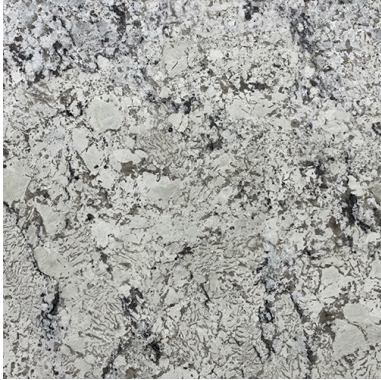

BLUE ICE (V) 1 1/4" SLAB *Stone, Granite*

PART NUMBER
GR1737-SL54V0

PROFILE
SLAB

AVAILABILITY
REGULAR STOCK

THICKNESS
1-1/4"

ORIGIN
Brazil

NOTES

Due to the inherent characteristics of natural stone, there may be variations in color, movement and texture from lot to lot.