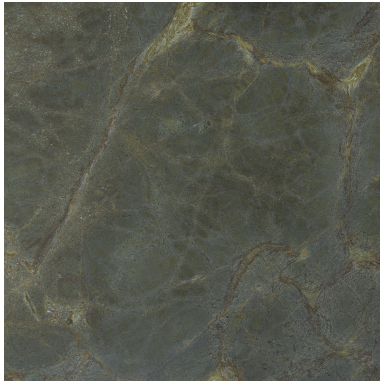

VERDE KARZAI (V) 1 1/4" SLAB *Stone, Granite*

PART NUMBER
GR1292-SL54V0

PROFILE
SLAB

AVAILABILITY
REGULAR STOCK

THICKNESS
1-1/4"

ORIGIN
Iran

NOTES

Due to the inherent characteristics of natural stone, there may be variations in color, movement and texture from lot to lot.