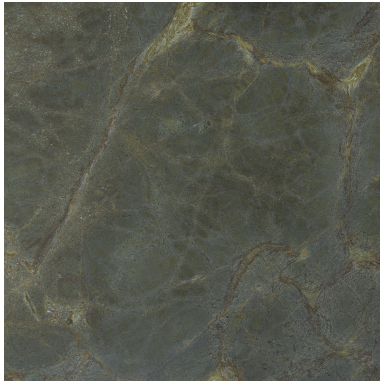

## VERDE KARZAI (V) 1 1/4" SLAB *Stone, Granite*

PART NUMBER  
GR1292-SL54V0

PROFILE  
SLAB

AVAILABILITY  
REGULAR STOCK

THICKNESS  
1-1/4"

ORIGIN  
Iran

### NOTES

Due to the inherent characteristics of natural stone, there may be variations in color, movement and texture from lot to lot.