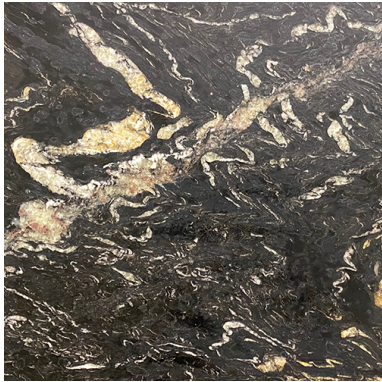

## TITANIUM (V) 1 1/4" SLAB *Stone, Granite*

PART NUMBER  
GR1735-SL54V0

PROFILE  
SLAB

AVAILABILITY  
SPECIAL ORDER

THICKNESS  
1-1/4"

ORIGIN  
India

### NOTES

Due to the inherent characteristics of natural stone, there may be variations in color, movement and texture from lot to lot.