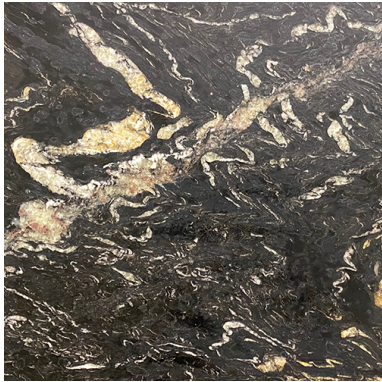

TITANIUM (V) 1 1/4" SLAB *Stone, Granite*

PART NUMBER
GR1735-SL54V0

PROFILE
SLAB

AVAILABILITY
SPECIAL ORDER

THICKNESS
1-1/4"

ORIGIN
India

NOTES

Due to the inherent characteristics of natural stone, there may be variations in color, movement and texture from lot to lot.