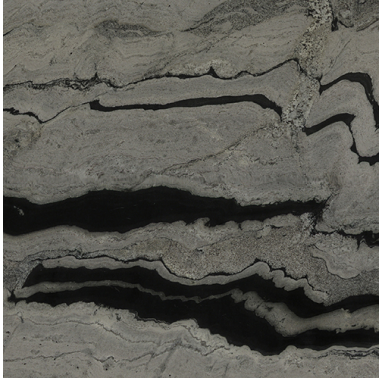

ECLIPSE WHITE (V) 1 1/4" SLAB *Stone, Granite*

PART NUMBER
GR2788-SL54V0

PROFILE
SLAB

AVAILABILITY
REGULAR STOCK

THICKNESS
1-1/4"

NOTES

Due to the inherent characteristics of natural stone, there may be variations in color, movement and texture from lot to lot.

APPLICATION AREA

WALL	FLOOR	TRAFFIC	EXTERIOR	STEAM SHOWER	WET AREA	POOL	BACKSPLASH
Yes	Yes	Standard Commercial	No	YES - when properly sealed	YES - when properly sealed	No	Yes
FIREPLACE SURROUND		INTERIOR					
Yes		Yes					