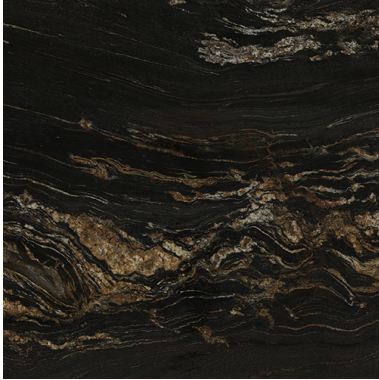

TAURUS BLACK (V) 1 1/4" SLAB *Stone, Granite*

PART NUMBER
GR2786-SL54V0

PROFILE
SLAB

AVAILABILITY
REGULAR STOCK

THICKNESS
1-1/4"

NOTES

Due to the inherent characteristics of natural stone, there may be variations in color, movement and texture from lot to lot.