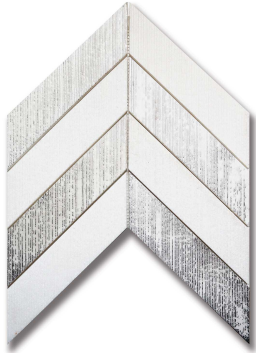

## LUMINOUS RISE THASSOS W/ SILVER (H & COMBED) *Stone, Marble, Metal*

PART NUMBER  
MB1232-RISEHO

PROFILE  
MOSAIC

AVAILABILITY  
REGULAR STOCK

GROUT JOINT  
1/16"

DIMENSIONS  
11.02" x 11.77" = .90 sqft

THICKNESS  
3/8"