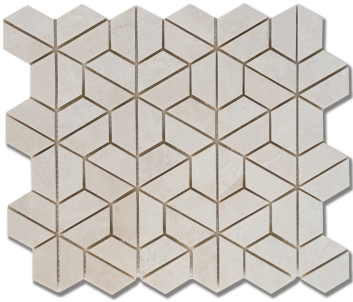

## HOSHI FRENCH VANILLA (P) *Stone, Marble*

PART NUMBER  
MB1229-HOSHP0

PROFILE  
MOSAIC

AVAILABILITY  
IN STOCK

GROUT JOINT  
1/8"

DIMENSIONS  
10.15" x 11.75" = .828 sqft

THICKNESS  
3/8"

ORIGIN  
Turkey

### NOTES

Due to the inherent characteristics of natural stone, there may be variations in color, movement and texture from lot to lot.