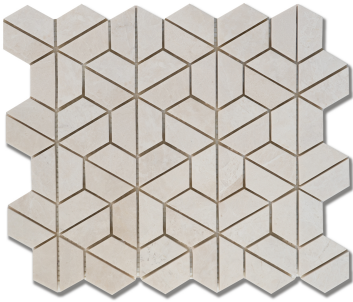

HOSHI FRENCH VANILLA (P) *Stone, Marble*

PART NUMBER
MB1229-HOSHP0

PROFILE
MOSAIC

AVAILABILITY
REGULAR STOCK

GROUT JOINT
1/8"

DIMENSIONS
10.15" x 11.75" = .828 sqft

THICKNESS
3/8"

ORIGIN
Turkey

NOTES

Due to the inherent characteristics of natural stone, there may be variations in color, movement and texture from lot to lot.

APPLICATION AREA

WALL	FLOOR	TRAFFIC	EXTERIOR	STEAM SHOWER	WET AREA	POOL	BACKSPLASH
Yes	Yes	Standard Commercial	No	Yes - If properly sealed	Yes - If properly sealed	No	Yes
FIREPLACE SURROUND	INTERIOR	SHOWER					
Yes	Yes	Yes - If properly sealed					