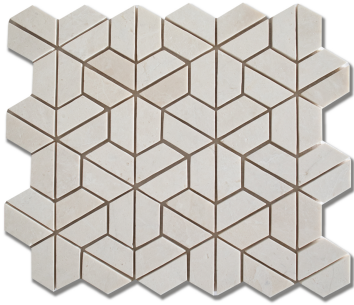

HOSHI FRENCH VANILLA (H) *Stone, Marble*

PART NUMBER
MB1229-HOSHHO

GROUT JOINT
1/8"

ORIGIN
Turkey

NOTES

Due to the inherent characteristics of natural stone, there may be variations in color, movement and texture from lot to lot.

PROFILE
MOSAIC

DIMENSIONS
10.15" x 11.75" = .828 sqft

AVAILABILITY
REGULAR STOCK

THICKNESS
3/8"

APPLICATION AREA

WALL	FLOOR	TRAFFIC	EXTERIOR	STEAM SHOWER	WET AREA	POOL	BACKSPLASH
Yes	Yes	Standard Commercial	No	Yes - If properly sealed	Yes - If properly sealed	No	Yes
FIREPLACE SURROUND	INTERIOR	SHOWER					
Yes	Yes	Yes - If properly sealed					