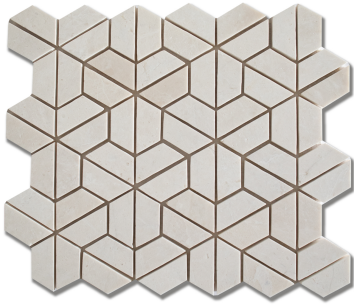

HOSHI FRENCH VANILLA (H) *Stone, Marble*

PART NUMBER
MB1229-HOSHHO

GROUT JOINT
1/8"

ORIGIN
Turkey

NOTES

Due to the inherent characteristics of natural stone, there may be variations in color, movement and texture from lot to lot.

PROFILE
MOSAIC

DIMENSIONS
10.15" x 11.75" = .828 sqft

AVAILABILITY
IN STOCK

THICKNESS
3/8"

APPLICATION AREA

WALL	FLOOR	TRAFFIC	EXTERIOR	STEAM SHOWER	WET AREA	POOL	BACKSPLASH
Yes	Yes	Standard Commercial	No	Yes - If properly sealed	Yes - If properly sealed	No	Yes
FIREPLACE SURROUND	INTERIOR	SHOWER					
Yes	Yes	Yes - If properly sealed					