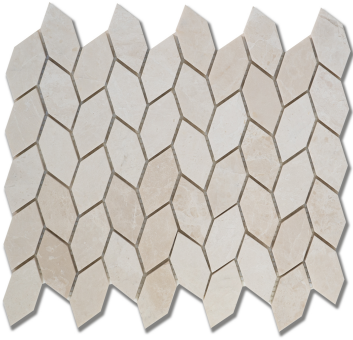

IVY FRENCH VANILLA (H&P) *Stone, Marble*

PART NUMBER
MB1229-IVY000

GROUT JOINT
1/8"

ORIGIN
Turkey

NOTES

Due to the inherent characteristics of natural stone, there may be variations in color, movement and texture from lot to lot.

PROFILE
MOSAIC

DIMENSIONS
9.88" x 11.75" = .814 sqft

AVAILABILITY
REGULAR STOCK

THICKNESS
3/8"

APPLICATION AREA

WALL	FLOOR	TRAFFIC	EXTERIOR	STEAM SHOWER	WET AREA	POOL	BACKSPLASH
Yes	Yes	Standard Commercial	No	Yes - If properly sealed	Yes - If properly sealed	No	Yes
FIREPLACE SURROUND	INTERIOR	SHOWER					
Yes	Yes	Yes - If properly sealed					