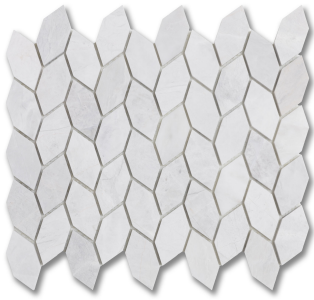

IVY MYSTIC SILVER (H&P) *Stone, Marble*

PART NUMBER
MB1996-IVY000

PROFILE
MOSAIC

AVAILABILITY
REGULAR STOCK

DIMENSIONS
1 pc= 9.88x 11.75 = .81 sqft

THICKNESS
3/8"

ORIGIN
Turkey

NOTES

Due to the inherent characteristics of natural stone, there may be variations in color, movement and texture from lot to lot.

APPLICATION AREA

TRAFFIC	EXTERIOR	POOL	BACKSPLASH	FIREPLACE SURROUND	COUNTERTOP	INTERIOR
Residential	Non Freeze/Thaw, Wall Only	No	Yes	Yes	Yes	Wall and Floor