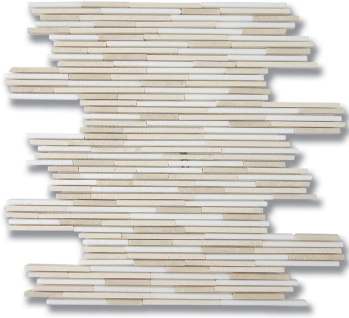

## HEAVY RAIN GENTLE BLND H BB H/EDUNE H/THASS H *Stone, Marble*

PART NUMBER  
MB1004-HERAHO

PROFILE  
MOSAIC

AVAILABILITY  
SPECIAL ORDER

DIMENSIONS  
1pc=10x11-5/8=0.81sqft