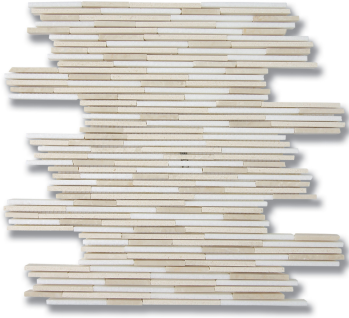

HEAVY RAIN GENTLE BLND H BB H/EDUNE H/THASS H *Stone, Marble*

PART NUMBER
MB1004-HERAHO

PROFILE
MOSAIC

AVAILABILITY
SPECIAL ORDER

DIMENSIONS
1pc=10x11-5/8=0.81sqft

APPLICATION AREA

WALL	FLOOR	EXTERIOR	STEAM SHOWER	WET AREA	POOL	BACKSPLASH	FIREPLACE SURROUND	INTERIOR
Yes	No	No	No	No	No	Yes	No	Yes