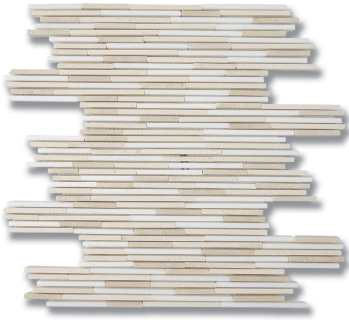

HEAVY RAIN GENTLE BLND H BB H/EDUNE H/THASS H *Stone, Marble*

PART NUMBER
MB1004-HERAHO

PROFILE
MOSAIC

AVAILABILITY
AVAILABLE ON REQUEST

DIMENSIONS
1pc=10x11-5/8=0.81sqft

APPLICATION AREA

WALL	FLOOR	EXTERIOR	STEAM SHOWER	WET AREA	POOL	BACKSPLASH	FIREPLACE SURROUND	INTERIOR
Yes	No	No	No	No	No	Yes	No	Yes