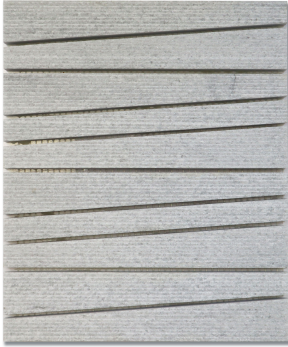

POSE FINO ASH GRAY (COMBED) *Stone, Marble*

PART NUMBER
MB1809-FINO01

PROFILE
MOSAIC

AVAILABILITY
REGULAR STOCK

DIMENSIONS
7.87" x 9.29" =0.508 sqft

THICKNESS
3/8"

NOTES

Due to the inherent characteristics of natural stone, there may be variations in color, movement and texture from lot to lot.