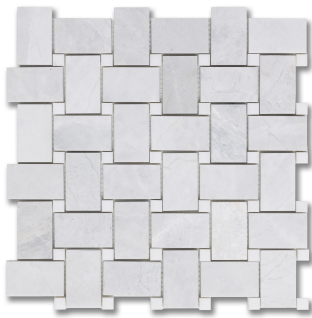

BASKET WEAVE MYSTIC SILVER (H) W/ DOLOMITE (H) *Stone, Marble*

PART NUMBER
MB1996-BASIH1

PROFILE
MOSAIC

AVAILABILITY
REGULAR STOCK

DIMENSIONS
1pc=9.75 x 9.75= .66 sqft

THICKNESS
3/8"

ORIGIN
Turkey

NOTES