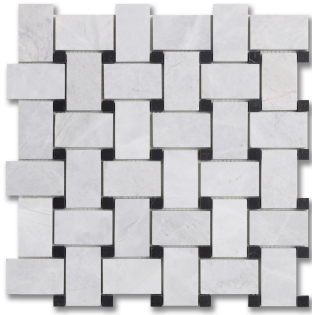

BASKET WEAVE MYSTIC SILVER (H) W/ TULIP BLACK (H) *Stone, Marble*

PART NUMBER
MB1996-BASIH0

PROFILE
MOSAIC

AVAILABILITY
REGULAR STOCK

DIMENSIONS
1pc=9.75 x 9.75 = .66 sqft

THICKNESS
3/8"

ORIGIN
Turkey

NOTES

Due to the inherent characteristics of natural stone, there may be variations in color, movement and texture from lot to lot.

APPLICATION AREA

TRAFFIC	EXTERIOR	POOL	BACKSPLASH	FIREPLACE SURROUND	COUNTERTOP	INTERIOR
Commercial	Non Freeze/Thaw, Wall Only	No	Yes	Yes	Yes	Wall and Floor

In order to reduce the slipperiness of stone surfaces, AKDO suggests selecting a Non-Polished finish such as Honed, Sandblasted, or Textured stone, or choosing a mosaic, as the grout joints in the stone result in an increase of friction.