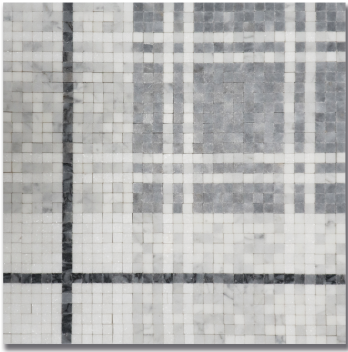

## BALMORAL PLAID THASSOS, CARRARA, TURKISH GRAY, TIGER SKIN (H) *Stone, Marble*

PART NUMBER  
MB1232-BLMLH0

PROFILE  
MOSAIC

AVAILABILITY  
IN STOCK

GROUT JOINT  
NONE

DIMENSIONS  
13.38" x 13.38" = 1.24 sqft

THICKNESS  
3/8"

### NOTES

Due to the inherent characteristics of natural stone, there may be variations in color, movement and texture from lot to lot.