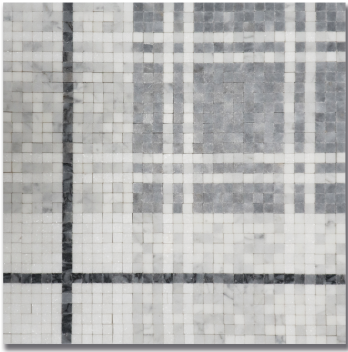

## BALMORAL PLAID THASSOS, CARRARA, TURKISH GRAY, TIGER SKIN (H) *Stone, Marble*

PART NUMBER  
MB1232-BLMLH0

PROFILE  
MOSAIC

AVAILABILITY  
REGULAR STOCK

GROUT JOINT  
NONE

DIMENSIONS  
13.38" x 13.38" = 1.24 sqft

THICKNESS  
3/8"

### NOTES

Due to the inherent characteristics of natural stone, there may be variations in color, movement and texture from lot to lot.