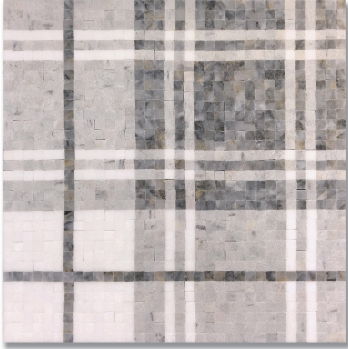

BALMORAL PLAID ASH GRAY, TIGER SKIN, THASSOS (H) *Stone, Marble*

PART NUMBER
MB1809-BLMLH0

PROFILE
MOSAIC

AVAILABILITY
REGULAR STOCK

GROUT JOINT
NONE

DIMENSIONS
13.38" x 13.38" = 1.24 sqft

THICKNESS
3/8"

NOTES

Due to the inherent characteristics of natural stone, there may be variations in color, movement and texture from lot to lot.

APPLICATION AREA

WALL	FLOOR	TRAFFIC	EXTERIOR	STEAM SHOWER	WET AREA	POOL	BACKSPLASH
Yes	Yes	Standard Commercial	No	Yes - when properly sealed	Yes - when properly sealed	No	Yes
FIREPLACE SURROUND		INTERIOR					
Yes		Yes					