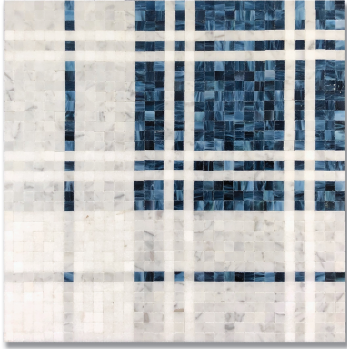

BALMORAL PLAID SAPPHIRE (G) ART GLASS, CARRARA (H), THASSOS (H) *Stone, Marble, Glass*

PART NUMBER
GL1906-BLMLHO

PROFILE
MOSAIC

AVAILABILITY
IN STOCK

GROUT JOINT
NONE

DIMENSIONS
13.38" x 13.38" = 1.24 sqft

THICKNESS
3/8"

NOTES

Art glass has high variation from lot to lot. please request a sample of the current lot when ordering art glass items.

APPLICATION AREA

WALL	FLOOR	EXTERIOR	STEAM SHOWER	WET AREA	POOL	BACKSPLASH	FIREPLACE SURROUND
Yes	No	No	No	YES - when properly sealed	No	YES - Heat not to exceed 212° F	YES - Heat not to exceed 212° F