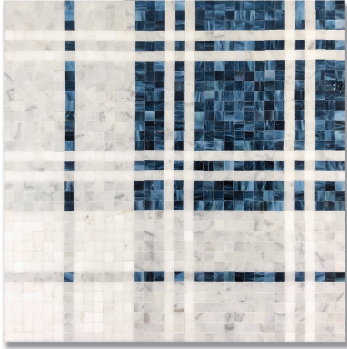

## BALMORAL PLAID SAPPHIRE (G) ART GLASS, CARRARA (H), THASSOS (H) *Stone, Marble, Glass*

PART NUMBER  
GL1906-BLMLHO

PROFILE  
MOSAIC

AVAILABILITY  
REGULAR STOCK

GROUT JOINT  
NONE

DIMENSIONS  
13.38" x 13.38" = 1.24 sqft

THICKNESS  
3/8"

NOTES

Art glass has high variation from lot to lot. please request a sample of the current lot when ordering art glass items.