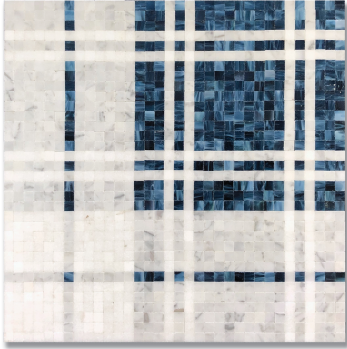

BALMORAL PLAID SAPPHIRE (G) ART GLASS, CARRARA (H), THASSOS (H) *Stone, Marble, Glass*

PART NUMBER
GL1906-BLMLHO

PROFILE
MOSAIC

AVAILABILITY
REGULAR STOCK

GROUT JOINT
NONE

DIMENSIONS
13.38" x 13.38" = 1.24 sqft

THICKNESS
3/8"

NOTES

Art glass has high variation from lot to lot. please request a sample of the current lot when ordering art glass items.

APPLICATION AREA

WALL	FLOOR	EXTERIOR	STEAM SHOWER	WET AREA	POOL	BACKSPLASH	FIREPLACE SURROUND
Yes	No	No	No	YES - when properly sealed	No	YES - Heat not to exceed 212° F	YES - Heat not to exceed 212° F