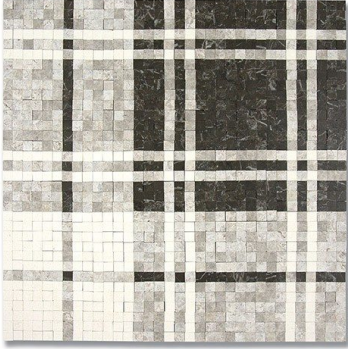

## BALMORAL PLAID SILVER STONE, DARK OLIVE, EPHEBUS DUNE (H) *Stone, Marble*

PART NUMBER  
MB1630-BLMLH0

PROFILE  
MOSAIC

AVAILABILITY  
IN STOCK

GROUT JOINT  
NONE

DIMENSIONS  
13.38" x 13.38" = 1.24 sqft

THICKNESS  
3/8"

### NOTES

Due to the inherent characteristics of natural stone, there may be variations in color, movement and texture from lot to lot.