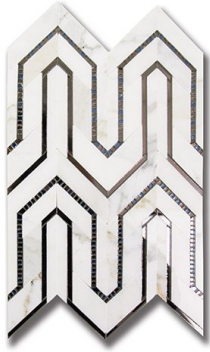

## ALLURE RUG MOSAIC CALACATTA (P) W/ BRONZE & PEWTER MIRROR *Stone, Marble, Mirror*

PART NUMBER  
SDAL03-AL01RU

PROFILE  
MOSAIC

AVAILABILITY  
IN STOCK

VARIATION  
HIGH

GROUT JOINT  
1/16"

DIMENSIONS  
7.88" x 11.75" = .64 sqft

THICKNESS  
3/8"

### NOTES

Due to the inherent characteristics of natural stone, there may be variations in color, movement and texture from lot to lot. When using mosaics containing mirror in a backsplash design, include a 4" splash guard of wet area appropriate material in areas where water may pool, such as behind faucets.