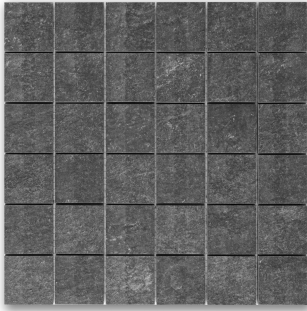

PRIMAL 2" X 2" MOSAIC COAL (TEXTURED) *Porcelain*

PART NUMBER
PO2852-M002T0

PROFILE
MOSAIC

AVAILABILITY
REGULAR STOCK

GROUT JOINT
1/16"

THICKNESS
9mm

NOTES

Due to the inherent characteristics of porcelain, there may be variations in color, movement and texture from lot to lot.