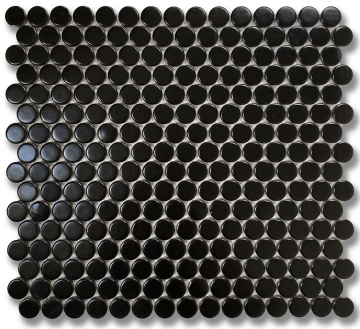

## PENNY ROUNDS RAVEN (M) *Porcelain*

PART NUMBER  
PO2508-PENYMO

PROFILE  
MOSAIC

AVAILABILITY  
REGULAR STOCK

DIMENSIONS  
11.57" x 12.40" = .996 sqft

### APPLICATION AREA

WALL	FLOOR	TRAFFIC	EXTERIOR	STEAM SHOWER	WET AREA	POOL	BACKSPLASH	FIREPLACE SURROUND
Yes	Yes	Residential	Yes	Yes	Yes	Yes	Yes	Yes