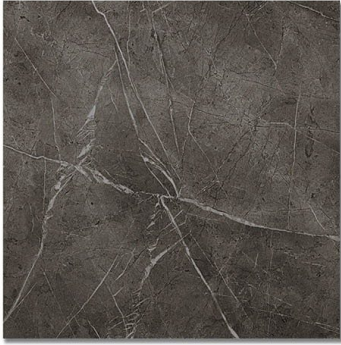

24" X 24" MARVEL GREY STONE (M) *Porcelain*

PART NUMBER
PO1823-2424M0

PROFILE
TILE

AVAILABILITY
FACTORY OUTLET

GROUT JOINT
1/16"

DIMENSIONS
1pc=60cm X 60cm=3.875sqft

THICKNESS
3/8"

NOTES

Due to the inherent characteristics of porcelain, there may be variations in color, movement and texture from lot to lot.

APPLICATION AREA

WALL	FLOOR	EXTERIOR	STEAM SHOWER	WET AREA	POOL	BACKSPLASH
Yes	Residential Floor Use Only	Yes	Wall Only	Wall Only	Yes	Yes
FIREPLACE SURROUND	INTERIOR					
Yes	Yes					