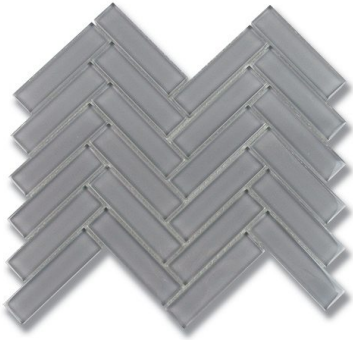

## 1" X 4" HERRINGBONE LUNAR GRAY MEDIUM (C) *Glass*

PART NUMBER  
GL1515-HERRCO

PROFILE  
MOSAIC

AVAILABILITY  
SPECIAL ORDER

GROUT JOINT  
1/8"

DIMENSIONS  
9" x 11.5" = .72 sqft (+/-)

THICKNESS  
5/16"

### NOTES

Due to the inherent characteristics of glass there may be variations in color, movement and texture from lot to lot.