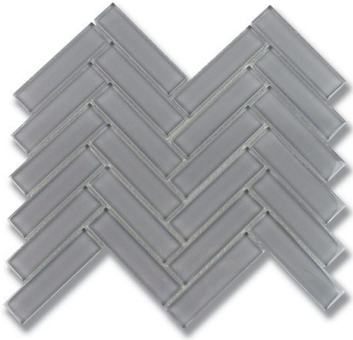

1" X 4" HERRINGBONE LUNAR GRAY MEDIUM (C) *Glass*

PART NUMBER
GL1515-HERRCO

PROFILE
MOSAIC

AVAILABILITY
AVAILABLE ON REQUEST

GROUT JOINT
1/8"

DIMENSIONS
9" x 11.5" = .72 sqft (+/-)

THICKNESS
5/16"

NOTES