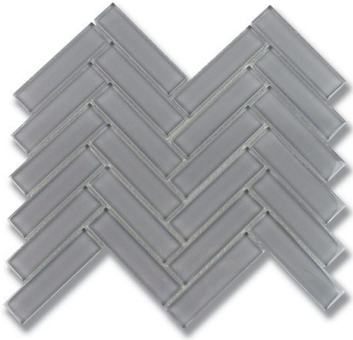

1" X 4" HERRINGBONE LUNAR GRAY MEDIUM (C) *Glass*

PART NUMBER
GL1515-HERRCO

PROFILE
MOSAIC

AVAILABILITY
SPECIAL ORDER

GROUT JOINT
1/8"

DIMENSIONS
9" x 11.5" = .72 sqft (+/-)

THICKNESS
5/16"

NOTES