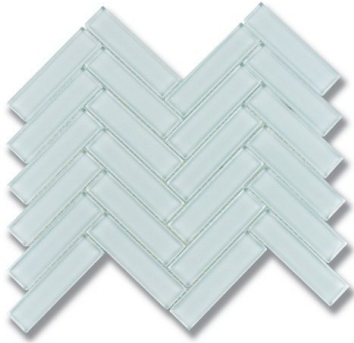

1" X 4" HERRINGBONE ICELANDIC BLUE (C) *Glass*

PART NUMBER
GL1629-HERRCO

PROFILE
MOSAIC

AVAILABILITY
SPECIAL ORDER

GROUT JOINT
1/8"

DIMENSIONS
9" x 11.5" = .72 sqft (+/-)

THICKNESS
5/16"

NOTES