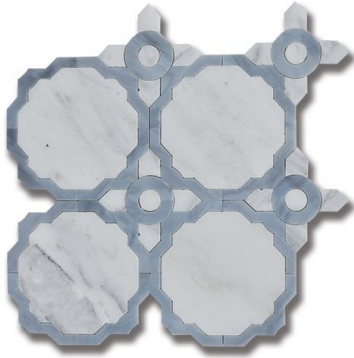

ESSENCE WHIMSY FOG CARRARA BELLA W/ FOG ART GLASS (H) *Stone, Marble, Glass*

PART NUMBER

MB1604-WHIM01

PROFILE

MOSAIC

AVAILABILITY

IN STOCK

DIMENSIONS

10.25" x 10.25" = .73 sqft

NOTES

Art glass has high variation from lot to lot. please request a sample of the current lot when ordering art glass items.

APPLICATION AREA

WALL	FLOOR	EXTERIOR FREEZE/THAW	STEAM SHOWER	WET AREA	POOL	BACKSPLASH	FIREPLACE SURROUND
Yes	No	No	No	YES - when properly sealed	No	YES - Heat not to exceed 212° F	YES - Heat not to exceed 212° F