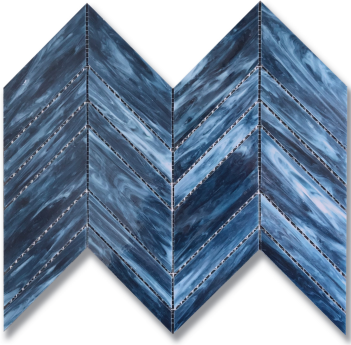

## BEACON SPLENDOR SAPPHIRE (G) ART GLASS *Glass*

PART NUMBER  
GL1906-SPLDGO

PROFILE  
MOSAIC

AVAILABILITY  
REGULAR STOCK

DIMENSIONS  
11.94" x 8.57" = .711 sqft

THICKNESS  
1/8"