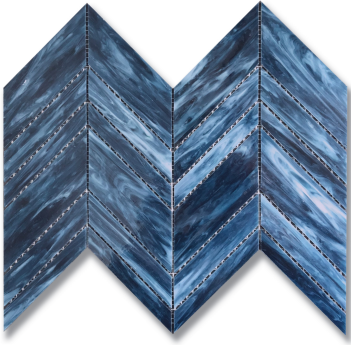

BEACON SPLENDOR SAPPHIRE (G) ART GLASS *Glass*

PART NUMBER
GL1906-SPLDGO

PROFILE
MOSAIC

AVAILABILITY
IN STOCK

DIMENSIONS
11.94" x 8.57" = .711 sqft

THICKNESS
1/8"

NOTES

Art glass has high variation from lot to lot. please request a sample of the current lot when ordering art glass items.