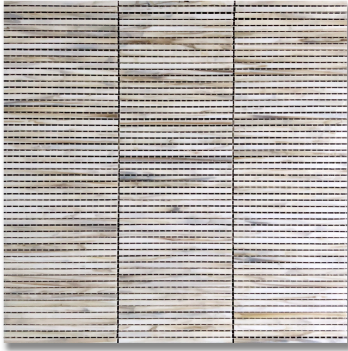

BEACON LOOM CALICO (G) ART GLASS *Glass*

PART NUMBER
GL2277-LOOMGO

PROFILE
MOSAIC

AVAILABILITY
IN STOCK

GROUT JOINT
1/16"

DIMENSIONS
11.81" x 11.81" = .97 sqft

THICKNESS
1/8"

NOTES