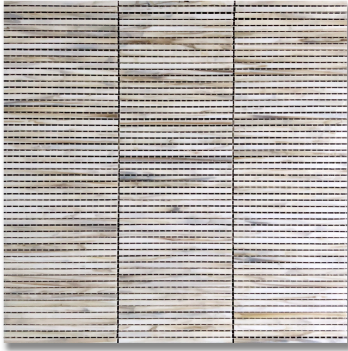

## BEACON LOOM CALICO (G) ART GLASS *Glass*

PART NUMBER  
GL2277-LOOMGO

PROFILE  
MOSAIC

AVAILABILITY  
REGULAR STOCK

GROUT JOINT  
1/16"

DIMENSIONS  
11.81" x 11.81" = .97 sqft

THICKNESS  
1/8"