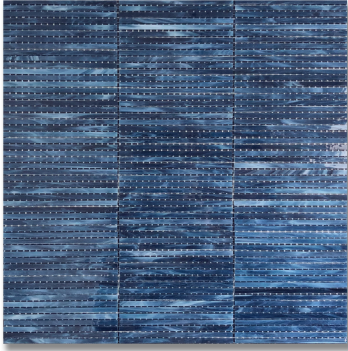

BEACON LOOM SAPPHIRE (G) ART GLASS *Glass*

PART NUMBER
GL1906-LOOMGO

PROFILE
MOSAIC

AVAILABILITY
IN STOCK

GROUT JOINT
1/16"

DIMENSIONS
11.81" x 11.81" = .97 sqft

THICKNESS
1/8"

NOTES