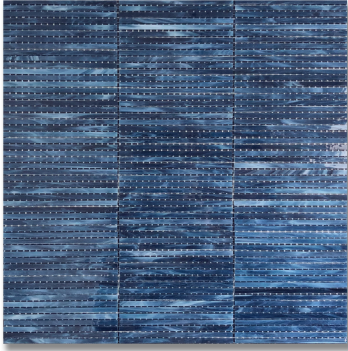

BEACON LOOM SAPPHIRE (G) ART GLASS *Glass*

PART NUMBER
GL1906-LOOMGO

PROFILE
MOSAIC

AVAILABILITY
REGULAR STOCK

GROUT JOINT
1/16"

DIMENSIONS
11.81" x 11.81" = .97 sqft

THICKNESS
1/8"

NOTES