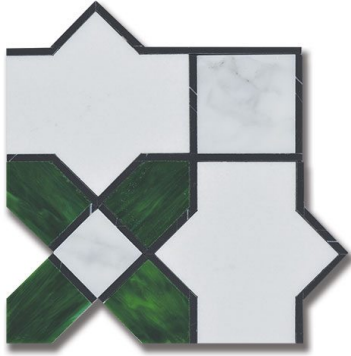

## ESSENCE LEGACY EMERALD THASSOS W/ EMERALD ART GLASS & CALACATTA (H) *Stone, Marble*

PART NUMBER  
MB1232-LEGA01

PROFILE  
MOSAIC

AVAILABILITY  
IN STOCK

DIMENSIONS  
8" x 8" = .444 sqft