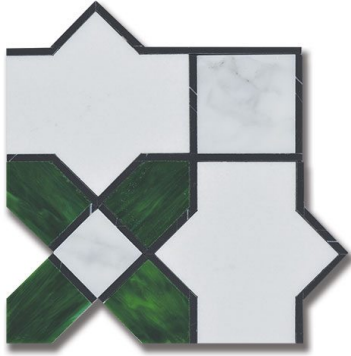

## ESSENCE LEGACY EMERALD THASSOS W/ EMERALD ART GLASS & CALACATTA (H) *Stone, Marble*

PART NUMBER  
MB1232-LEGA01

PROFILE  
MOSAIC

AVAILABILITY  
IN STOCK

VARIATION  
HIGH

DIMENSIONS  
8" x 8" = .444 sqft