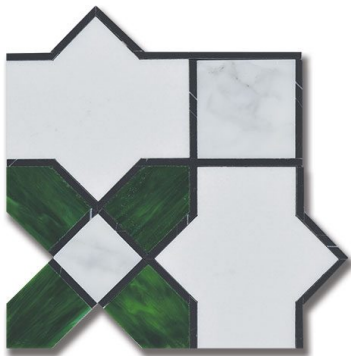

ESSENCE LEGACY EMERALD THASSOS W/ EMERALD ART GLASS & CALACATTA (H) *Stone, Marble*

PART NUMBER
MB1232-LEGA01

PROFILE
MOSAIC

AVAILABILITY
SPECIAL ORDER

DIMENSIONS
8" x 8" = .444 sqft

NOTES
Art glass has high variation from lot to lot. please request a sample of the current lot when ordering art glass items.