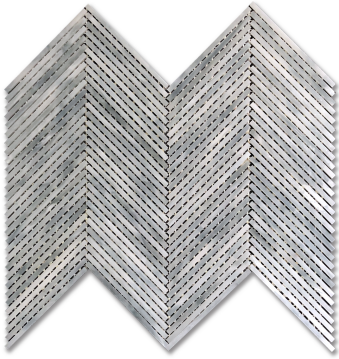

## BEACON IKAT CARBON (G) ART GLASS *Glass*

PART NUMBER  
GL2278-IKATG0

PROFILE  
MOSAIC

AVAILABILITY  
IN STOCK

DIMENSIONS  
11.25" x 9.00" = .706 sqft

THICKNESS  
1/8"

### NOTES

Art glass has high variation from lot to lot. please request a sample of the current lot when ordering art glass items.