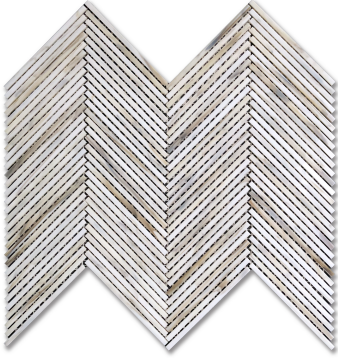

BEACON IKAT CALICO (G) ART GLASS *Glass*

PART NUMBER
GL2277-IKATG0

PROFILE
MOSAIC

AVAILABILITY
IN STOCK

DIMENSIONS
11.25" x 9.00" = .706 sqft

THICKNESS
1/8"

NOTES

Art glass has high variation from lot to lot. please request a sample of the current lot when ordering art glass items.