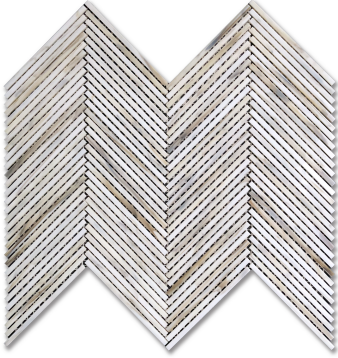

## BEACON IKAT CALICO (G) ART GLASS *Glass*

PART NUMBER  
GL2277-IKATG0

PROFILE  
MOSAIC

AVAILABILITY  
REGULAR STOCK

DIMENSIONS  
11.25" x 9.00" = .706 sqft

THICKNESS  
1/8"