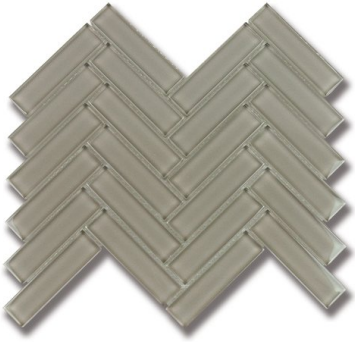

1" X 4" HERRINGBONE TAUPE (CLEAR) *Glass*

PART NUMBER
GL1698-HERRCO

PROFILE
MOSAIC

AVAILABILITY
AVAILABLE ON REQUEST

DIMENSIONS
1pc=9x11-1/2=0.72sqft

APPLICATION AREA

POOL

Yes