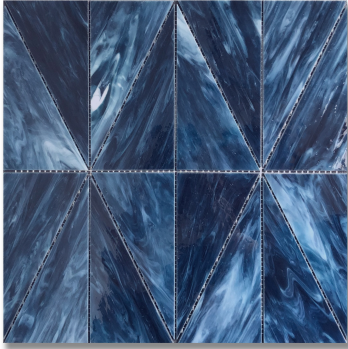

BEACON EVOKE SAPPHIRE (G) ART GLASS *Glass*

PART NUMBER
GL1906-EVOKG0

PROFILE
MOSAIC

AVAILABILITY
REGULAR STOCK

DIMENSIONS
12.00" x 12.00" = 1.00 sqft

THICKNESS
1/8"

NOTES

Art glass has high variation from lot to lot. please request a sample of the current lot when ordering art glass items.