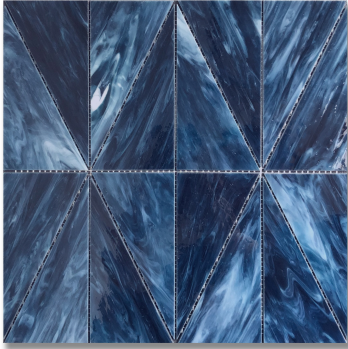

BEACON EVOKE SAPPHIRE (G) ART GLASS *Glass*

PART NUMBER
GL1906-EVOKG0

PROFILE
MOSAIC

AVAILABILITY
IN STOCK

DIMENSIONS
12.00" x 12.00" = 1.00 sqft

THICKNESS
1/8"

NOTES

Art glass has high variation from lot to lot. please request a sample of the current lot when ordering art glass items.