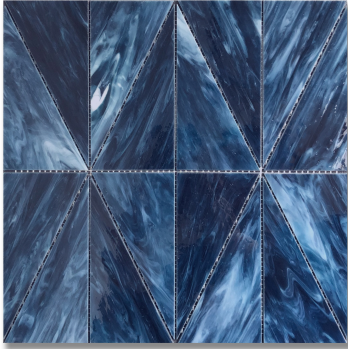

## BEACON EVOKE SAPPHIRE (G) ART GLASS *Glass*

PART NUMBER  
GL1906-EVOKG0

PROFILE  
MOSAIC

AVAILABILITY  
REGULAR STOCK

DIMENSIONS  
12.00" x 12.00" = 1.00 sqft

THICKNESS  
1/8"

### NOTES

Art glass has high variation from lot to lot. please request a sample of the current lot when ordering art glass items.