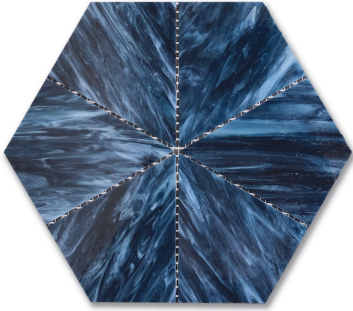

BEACON ASTER SAPPHIRE (G) ART GLASS *Glass*

PART NUMBER
GL1906-ASTRGO

PROFILE
MOSAIC

AVAILABILITY
REGULAR STOCK

DIMENSIONS
9.24" x 8.00" = .385 sqft

THICKNESS
1/8"

NOTES

Art glass has high variation from lot to lot. please request a sample of the current lot when ordering art glass items.