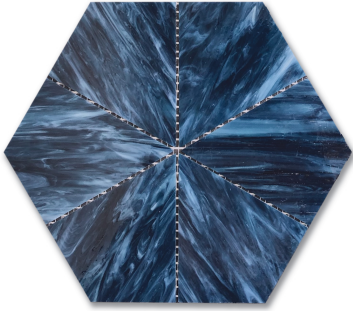

## BEACON ASTER SAPPHIRE (G) ART GLASS *Glass*

PART NUMBER  
GL1906-ASTRGO

PROFILE  
MOSAIC

AVAILABILITY  
IN STOCK

DIMENSIONS  
9.24" x 8.00" = .385 sqft

THICKNESS  
1/8"

### NOTES

Art glass has high variation from lot to lot. please request a sample of the current lot when ordering art glass items.