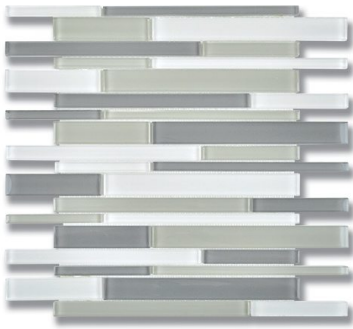

STAGGER CLOUD BLEND ARCTIC WHITE, LUNAR GRAY MEDIUM, SMOKE (C) *Glass*

PART NUMBER
GL1775-STGRCO

PROFILE
MOSAIC

AVAILABILITY
AVAILABLE ON REQUEST

GROUT JOINT
1/8"

DIMENSIONS
11.63" x 12.50" = 1.01 sqft

THICKNESS
5/16"