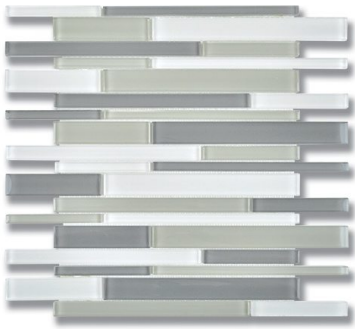

## STAGGER CLOUD BLEND ARCTIC WHITE, LUNAR GRAY MEDIUM, SMOKE (C) *Glass*

PART NUMBER  
GL1775-STGRCO

PROFILE  
MOSAIC

AVAILABILITY  
SPECIAL ORDER

GROUT JOINT  
1/8"

DIMENSIONS  
11.63" x 12.50" = 1.01 sqft

THICKNESS  
5/16"